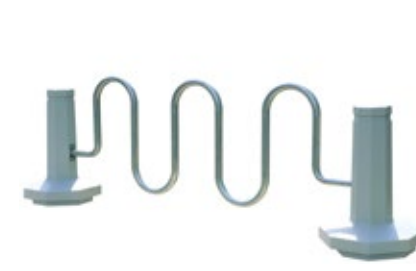

CONCRETE & METAL BIKE RACK BOLLARD
DF6510 5" SQ. X 42 3/8" 150 lbs.

CONCRETE & METAL BIKE RACK BOLLARD
DF6515 5" SQ. X 42 1/4" 150 lbs.

CONCRETE & METAL BIKE RACK BOLLARD
DF6520 5" SQ. X 42 3/8" 150 lbs.

CONCRETE SURFACE
MF9005 4" DIA. X 36" 35 lbs.
CONCRETE IN-GROUND
MF9014 4" DIA. X 54" 60 lbs.

METAL
DF6575 20" X 4" X 36" 39 lbs.

METAL SURFACE
MF9026 26" X 38 1/8" 105 lbs.
METAL IN-GROUND
MF9021 26" X 38 1/8" 105 lbs.