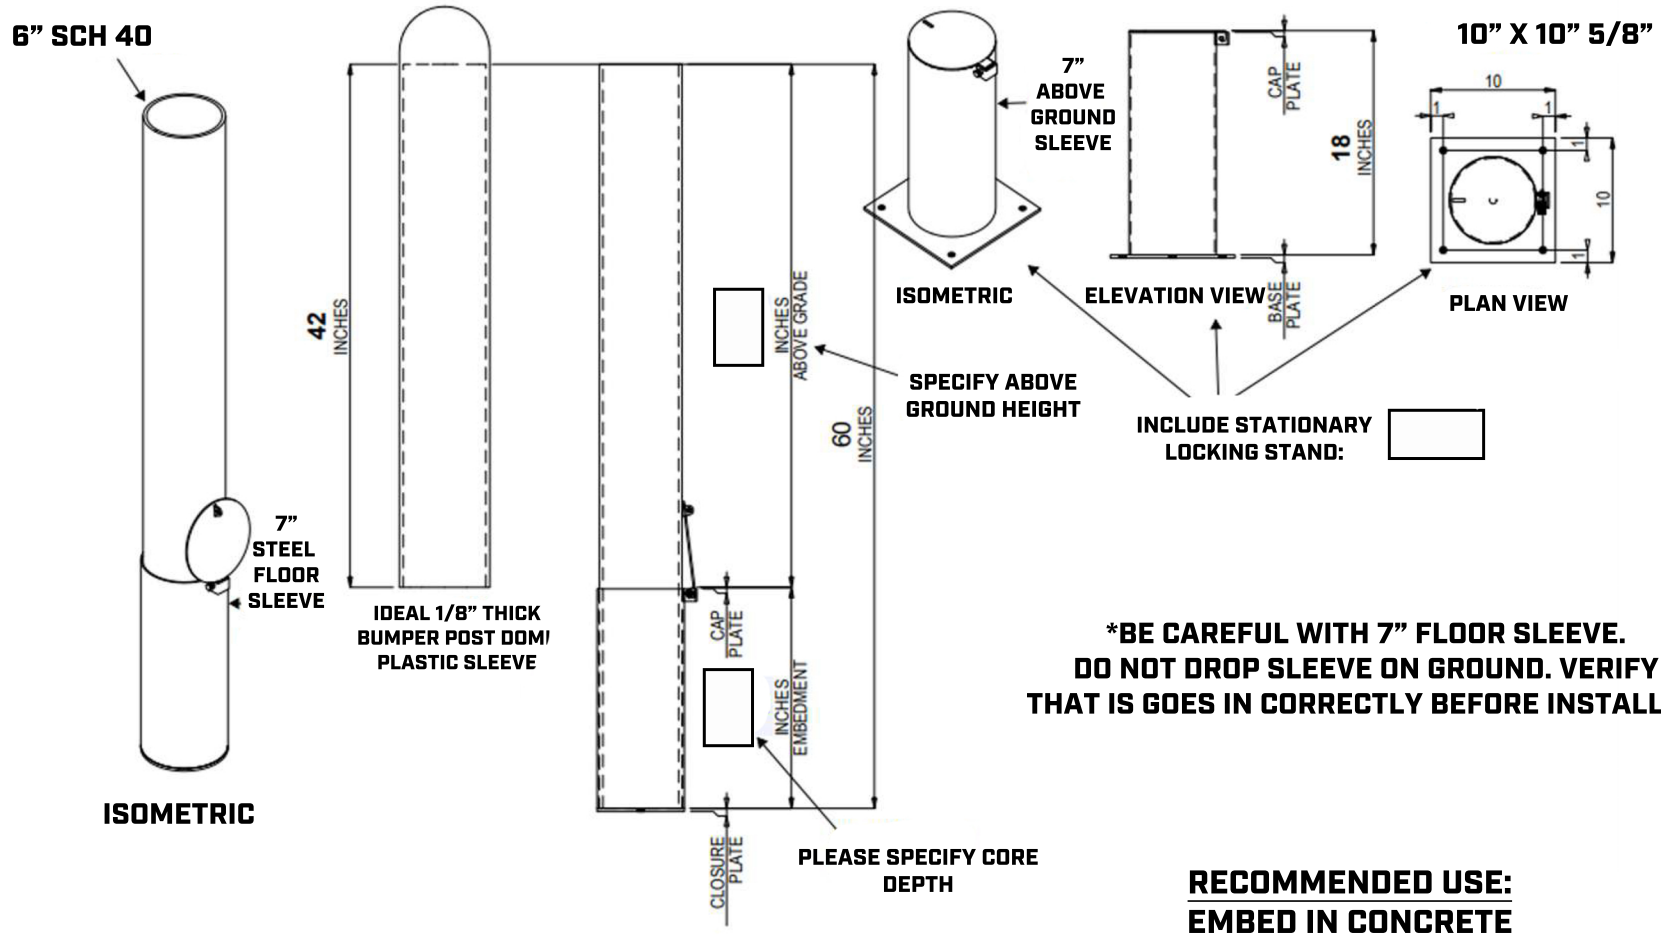

6" REMOVABLE LOCKING BOLLARD

IDEAL 1/8" THICK BUMPER POST DOM/ PLASTIC SLEEVE

CAP PLATE

CLOSURE PLATE

BOLLARD & EMBEDMENT SLEEVE

PLEASE SPECIFY CORE DEPTH

SPECIFY ABOVE GROUND HEIGHT

WWW.IDEALSHIELD.COM • (866) 825-8659 • PLEASE SUBMIT YOUR PRODUCT INQUIRY TO INFO@IDEALSHIELD.COM

NO.	REVISIONS	DATE	APPROVED

IDEAL SHIELD
2525 Clark St.
Detroit, MI 48209

PROJECT
6" REMOVABLE LOCKING BOLLARD

CUSTOMER

DESCRIPTION

DRAWN BY	APPROVED BY	DATE
PROJECT NO.	SCALE	
DRAWING NO.	SHEET	OF